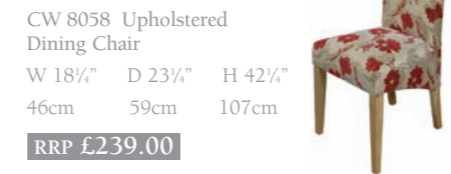

12/2010

A exciting concept in the way  
you choose your furniture...  
... design it yourself!

CW 8050 Extending Dining Table  
(Turned Leg)  
W 57½" (73¼") D 33" H 30"  
146cm (186) 84cm 76cm  
**RRP £919.00**

CW 8062 Extending Dining Table  
(Cabriole Leg)  
W 57½" (73¼") D 33" H 30"  
146cm (186) 84cm 76cm  
**RRP £919.00**

The Cotswold is a beautiful, soft country style dining collection traditionally crafted from seasoned elm, with a difference. . .  
. . . you design it to your taste, from timber shade, leg shape, and fabric pattern. You can even choose the door handle style.

CW 8061 Round Extending Dining Table  
W 44½" D 43½" H 30"  
113cm 110cm 76cm  
**RRP £939.00**

CW 8057 Drop Leaf Dining Table  
W 23½" (60") D 33" H 30"  
60cm (152) 84cm 76cm  
**RRP £909.00**

CW 2614 Slatted Back Chair  
W 19½" D 21" H 40½"  
50cm 53cm 102cm  
**RRP £289.00**

CW 8058 Upholstered Dining Chair  
W 18½" D 23½" H 42½"  
46cm 59cm 107cm  
**RRP £239.00**

CW 8068 Magazine Rack  
W 23½" D 14" H 25½"  
60cm 35cm 65cm  
**RRP £359.00**

CW 8052 2 Door Sideboard  
W 37½" D 16½" H 33"  
94.5cm 42.5cm 84cm  
**RRP £759.00**