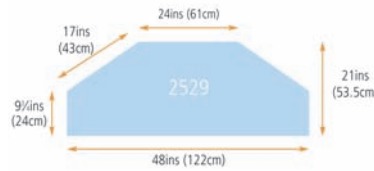

W 18½" D 16½" H 40"

47cm 42cm 101.5cm

2523 and 2524 also available in Fabric Seat options

TION SPECIFICATIONS

2537 DRESSER TOP
(for 2535 Sideboard)
W 75¼" D 13¼" H 40¾"
191.3cm 33.8cm 103.5cm

2535 SIDEBOARD
W 73½" D 17¼" H 33"
187.4cm 44cm 84.2cm

2540 DRESSER TOP
(for 2538 Sideboard)
W 43¼" D 14" H 42"
109.8cm 35.8cm 106.5cm

2538 SIDEBOARD
W 42" D 17¼" H 33"
106.5cm 44cm 84.2cm

2572 3 DOOR SIDEBOARD
W 53½" D 17¼" H 33"
136cm 44cm 84cm

THE CHATEAU COLLEC

2578 TV / VIDEO CABINET
 W 42" D 22" H 24"
 106.8cm 56cm 61cm

2529 CORNER TV / VIDEO BASE
 W 49" D 21" H 27⁵/₈"
 124.2cm 53.5cm 70.2cm

2579 DVD / CD STORAGE CABINET
 W 52" D 11¹/₂" H 32³/₄"
 126cm 28.8cm 83.2cm
 The right hand section of this cabinet
 contains racking for 136 compact disks.

2514 3' OPEN BOOKCASE
 W 36" D 11" H 39"
 91.5cm 28.cm 99cm

TION SPECIFICATIONS

2517 SERVING CUPBOARD
 W 53 $\frac{3}{4}$ " D 13" H 36"
 136.3cm 33cm 91.5cm

2531 PEDESTAL CABINET
 W 18" D 13" H 33"
 45.5cm 33.3cm 83.5cm